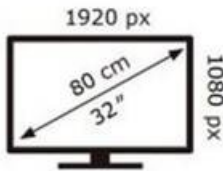

SAMSUNG

S32BM500EU

**27** kWh/1000h

ABCDEF **G**

**HDR**

**39** kWh/1000h

2019/2013